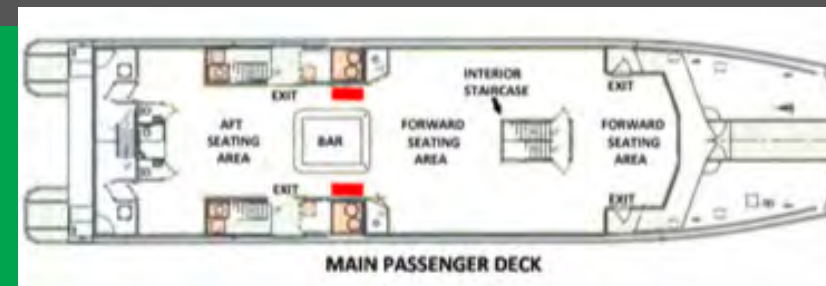

# ON-BOARD POSTERS

**Media:** On-Board Posters  
**Unit #:** 9AB  
**Position:** (2) Portrait Format Static Posters per ferry, facing into the bar area  
**Audience:** 4,000 daily riders  
**Sizes:** (2) - 33.5" x 15.5"

Sold together, these posters reach commuters in the bar area of each ferry.