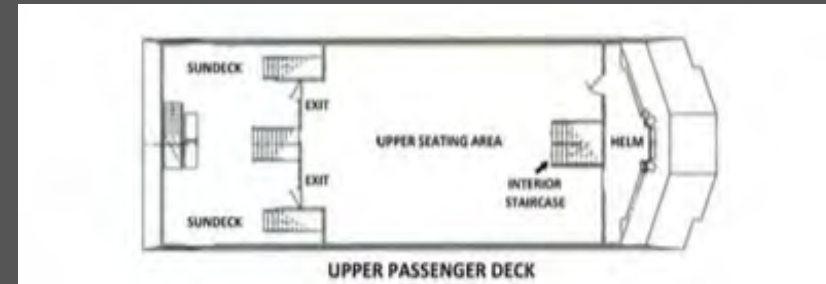

# ON-BOARD POSTERS

**Media:** On-Board Posters  
**Unit #:** 9AB  
**Position:** (2) Portrait Format Static Posters per ferry, facing into the bar area  
**Audience:** 4,000 daily riders  
**Sizes:** (2) - 33.5" x 15.5"