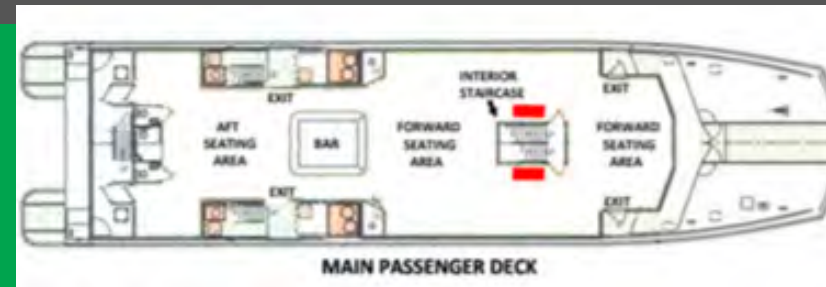

# ON-BOARD POSTERS

**Media:** On-Board Posters  
**Unit #:** 7AB  
**Position:** (2) Square-shaped Format Static Posters per ferry, located on the side walls of the staircase to the upper deck  
**Audience:** 4,000 daily riders  
**Sizes:** (2) - 22" x 22"

Sold together, these posters are along the walls of the staircase to the upper deck. All passengers entering and exiting the upper deck via the staircase will pass these.