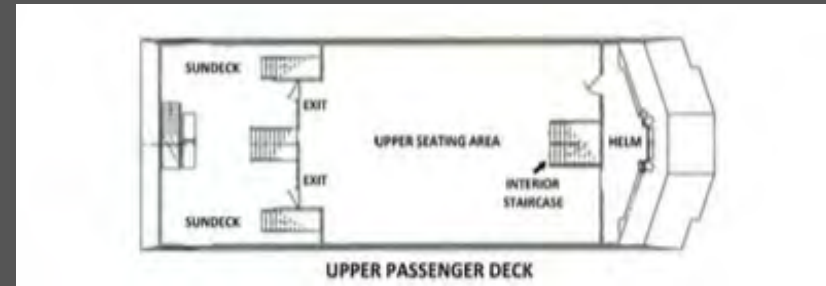

# ON-BOARD POSTERS

**Media:** On-Board Posters  
**Unit #:** 7AB  
**Position:** (2) Square-shaped Format Static Posters per ferry, located on the side walls of the staircase to the upper deck  
**Audience:** 4,000 daily riders  
**Sizes:** (2) - 22" x 22"

Sold together, these posters are along the walls of the staircase to the upper deck. All passengers entering and exiting the upper deck via the staircase will pass these.