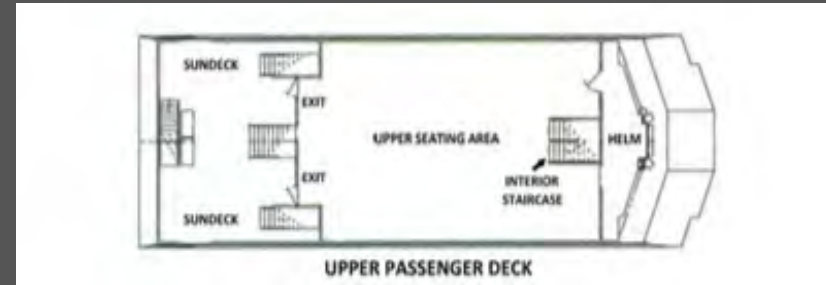

# ON-BOARD POSTERS

**Media:** On-Board Posters  
**Unit #:** 6AB  
**Position:** (2) Square-shaped Static Posters per ferry, at the bottom of the interior staircase  
**Audience:** 4,000 daily riders  
**Sizes:** (2) - 22" x 22"

Sold together, these posters sit at the bottom of the interior staircase that connect the main deck with the upper deck. The upper deck is the quiet area on each ferry.