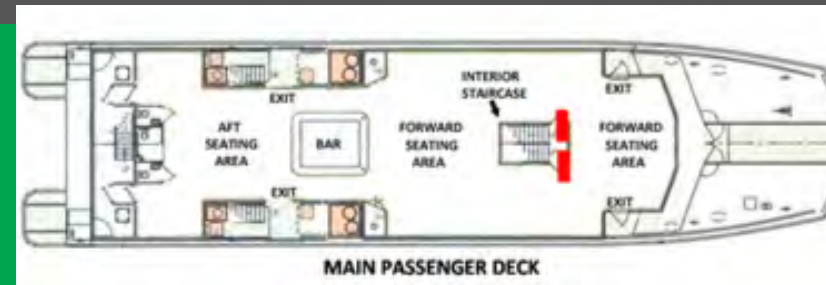

# ON-BOARD POSTERS

**Media:** On-Board Posters  
**Unit #:** 6AB  
**Position:** (2) Square-shaped Static Posters per ferry, at the bottom of the interior staircase  
**Audience:** 4,000 daily riders  
**Sizes:** (2) - 22" x 22"

Sold together, these posters sit at the bottom of the interior staircase that connect the main deck with the upper deck. The upper deck is the quiet area on each ferry.