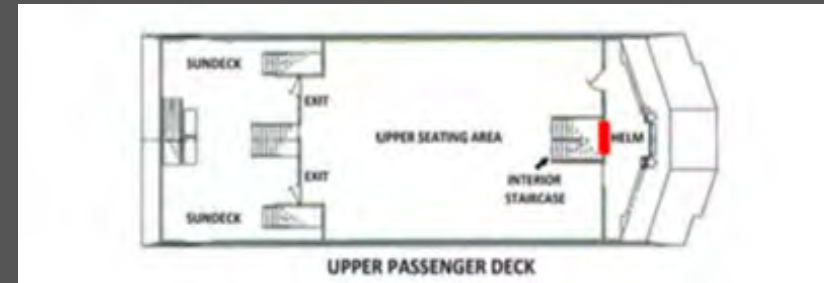

ON-BOARD POSTERS

Media: On-Board Posters
Unit #: 5A
Position: (1) Landscape Format Static Poster per ferry, at the top of the interior staircase
Audience: 4,000 daily riders
Sizes: 19.25" x 73"

Sometimes packaged with Positions 6AB, this large poster sits at the top of the interior staircase and is visible to the entire upper deck.