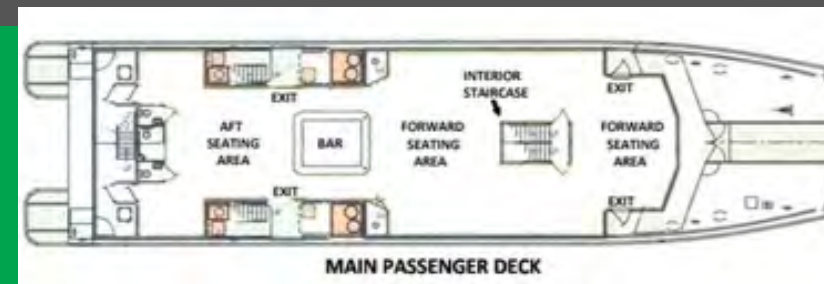

ON-BOARD POSTERS

Media: On-Board Posters
Unit #: 5A
Position: (1) Landscape Format Static Poster per ferry, at the top of the interior staircase
Audience: 4,000 daily riders
Sizes: 19.25" x 73"

Sometimes packaged with Positions 6AB, this large poster sits at the top of the interior staircase and is visible to the entire upper deck.