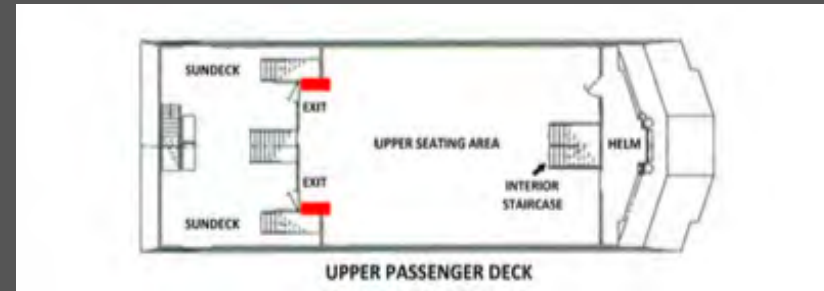

# ON-BOARD POSTERS

**Media:** On-Board Posters  
**Unit #:** 10AB  
**Position:** (2) Portrait Format Static Posters per ferry, at the upper deck exit doors  
**Audience:** 4,000 daily riders  
**Sizes:** (2) - 24" x 29"

Sold together, these posters reach commuters as they exit the upper deck via the aft exit doors.