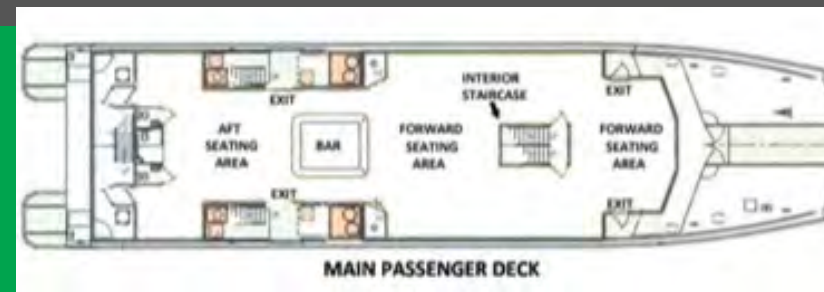

# ON-BOARD POSTERS

**Media:** On-Board Posters  
**Unit #:** 10AB  
**Position:** (2) Portrait Format Static Posters per ferry, at the upper deck exit doors  
**Audience:** 4,000 daily riders  
**Sizes:** (2) - 24" x 29"

Sold together, these posters reach commuters as they exit the upper deck via the aft exit doors.